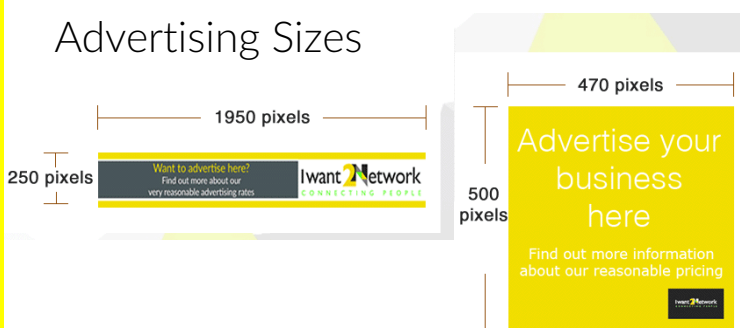

The Process:

- ▲ Select which type of advertising you would like – sidebar or footer or home page?
- ▲ Click “Sign Up Now”
- ▲ Fill in the form,
- ▲ Select the region you would like to advertise in
- ▲ Upload the advert design within our form (If you don't have it yet, you can send it to us via email)
- ▲ Input the url you want to be associated with this advert
- ▲ We will then receive your form for approval & email you with any edits/confirmation
- ▲ You will receive an approval email from us with link to make your profile, and to make payment (3 months minimum, ts and cs apply)

Why not promote your own business to those that are passionate about growing their network and business connections?

Advertising starts from as little as **£20** per quarter depending on which page and area you wish to advertise.

We have two advertise sizes Side Bar and Footer Banner, both rotate on a random option. Depending on the page you select will depend on the price. Price guidelines and dimensions are shown below.

Advertising Sizes