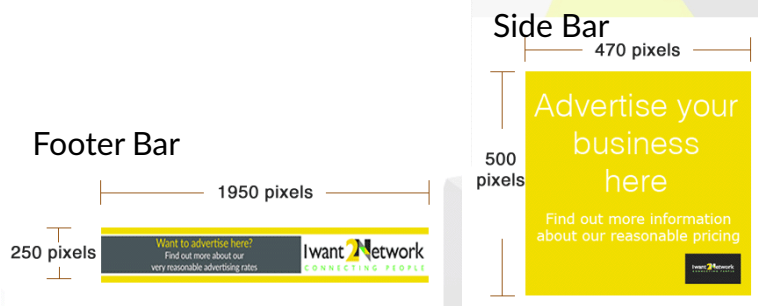

Our Services

MEMBERSHIP PER YEAR

	2017 price	Intro price
Bronze 5 listings at any one time	£19.99	£9.99
Silver	£24.99	£12.49
Gold	£39.99	£19.99
Platinum	£49.99	£24.99

FEATURED EVENTS PER QUARTER (MINIMUM 3 MONTHS)

	2017 Price	Intro price
Space 3	£30	£15
Space 2	£60	£30
Top Spot	£75	£37.50

ADVERTISING PER QUARTER

	2017 Price	Intro Price
Sidebar	£90	£30
Footer Banner	£60	£25

All prices are subject to VAT at 20%

We help grow local networking groups through our global website platform, inviting group organisers to list their networking meetings.

If you're looking to **promote a regular networking group** or a **one-off business event** then you're in the right place as I Want 2 Network has several price packages to ensure success.

Advertising Sizes

Special Offer!

Get a free 30 day trial to list your networking groups.

Half price membership and featured events before end of December.

Just £30 to advertise with us between July and December 2017.